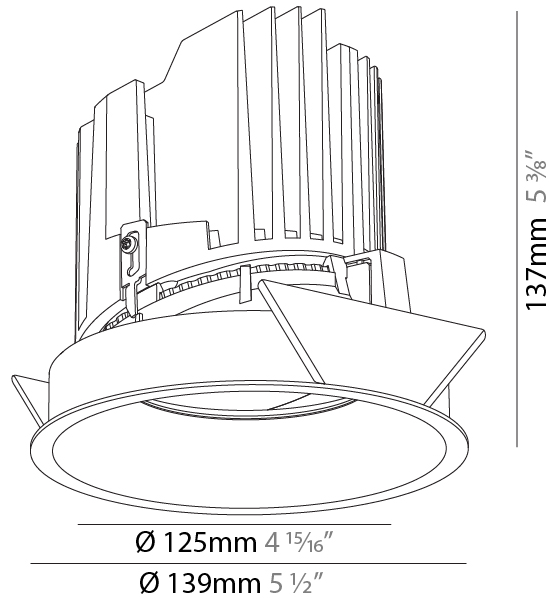

GENERAL

Series: Bioniq
Subseries: Bioniq Round Semi Adjustable
Brand: Prolicht
Division: Architectural
Mounting Type: Recessed
Mounting Location: Ceiling
Subcategory: Downlight

PHYSICAL

Shape: Round
Diameter (mm): 139
Diameter (in): 5 1/2
Height (mm): 137
Height (in): 5 3/8
Ceiling Thickness (mm): 10 / 12.5 / 15
Ceiling Thickness (in): 3/8 or 1/2 or 9/16
Min. Recessing Depth (mm): 150
Min. Recessing Depth (in): 5 7/8
Light Distribution: Adjustable / Downlight
Weight (kg): 0.856
Weight (lbs): 1.89
Fixture Finish: SSR / BKV / CWI / CRY / HAB / UFT / ITA / RUA / FTG / MYG / LOD / PUS / FRO / FUP / KIA / POP / BLS / SPG / MEY / GOH / GUM / CHC / COM / ABZ / JAG / OBR / MOS / ROR
Fixture Material: Aluminum Die Cast
Cut-out Measurements: 130mm / 5 1/8"

OPTICAL

Reflector: 20 / 25 / 40
Adjustability: Rotational 355°; Tilt 10°

RATINGS AND CERTIFICATIONS

Certified By: Certified for North American Standards
IP rating: IP54

	130mm 5 1/8"	150mm 5 7/8"	10 15mm 3/8" 9/16"	10°	355°	