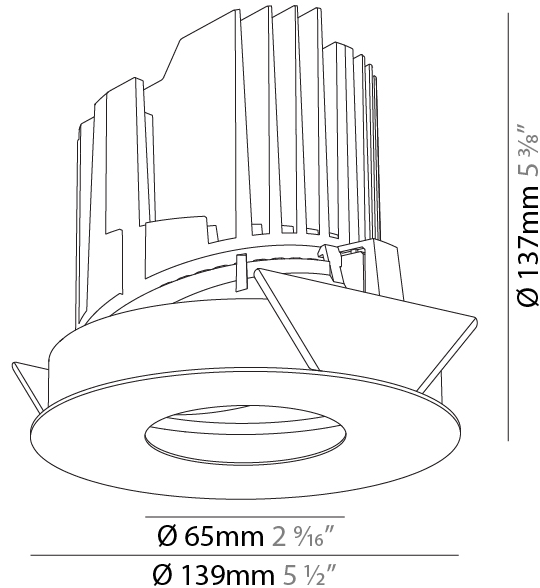

Series: Bioniq
Subseries: Bioniq Round Wallwash
Brand: Prolicht
Division: Architectural
Mounting Type: Recessed
Mounting Location: Ceiling
Subcategory: Downlight

PHYSICAL

Shape: Round
Diameter (mm): 139
Diameter (in): 5 1/2
Height (mm): 137
Height (in): 5 3/8
Ceiling Thickness (mm): 10 / 12.5 / 15 / 25
Ceiling Thickness (in): 3/8 or 1/2 or 9/16
Min. Recessing Depth (mm): 150
Min. Recessing Depth (in): 5 7/8
Light Distribution: Adjustable / Asymmetric
Weight (kg): 0.865
Weight (lbs): 1.9
Fixture Finish: SSR / BKV / CWI / CRY / HAB / UFT / ITA / RUA / FTG / MYG / LOD / PUS / FRO / FUP / KIA / POP / BLS / SPG / MEY / GOH / GUM / CHC / COM / ABZ / JAG / OBR / MOS / ROR
Fixture Material: Aluminum Die Cast
Cut-out Measurements: 130mm / 5 1/8"

ELECTRICAL

Lamp Type: LED (Zhaga Standard)
Input Wattage (W): 28.6
Total Output Wattage (W): 26
Dimming: Tri-Mode (Non-Dimming and Phase Dimming (120Vac only) and 0-10V Dimming)
Driver Included: No
Driver Location: Recessed Housing
Driver Type: Constant Current - Universal
Housing: See components
Input Voltage (V): 120 - 277
Constant Current (MA): 700

LED

Number of LEDs: 1
Color Temperature (°K): 2700 / 3000 / 3500 / 4000
Max. Delivered Lumen (lm): 1890 / 1930 / 2028 / 2070
Nominal Lumen (lm): 3210 / 3290 / 3459 / 3530
CRI: >90 CRI
Lamp Life (hrs): 50000

OPTICAL

Reflector: 20 / 25 / 40
Adjustability: Fixed

RATINGS AND CERTIFICATIONS

Certified By: Certified for North American Standards
IP rating: IP20

Ø 65mm 2 5/16"

Ø 139mm 5 1/2"